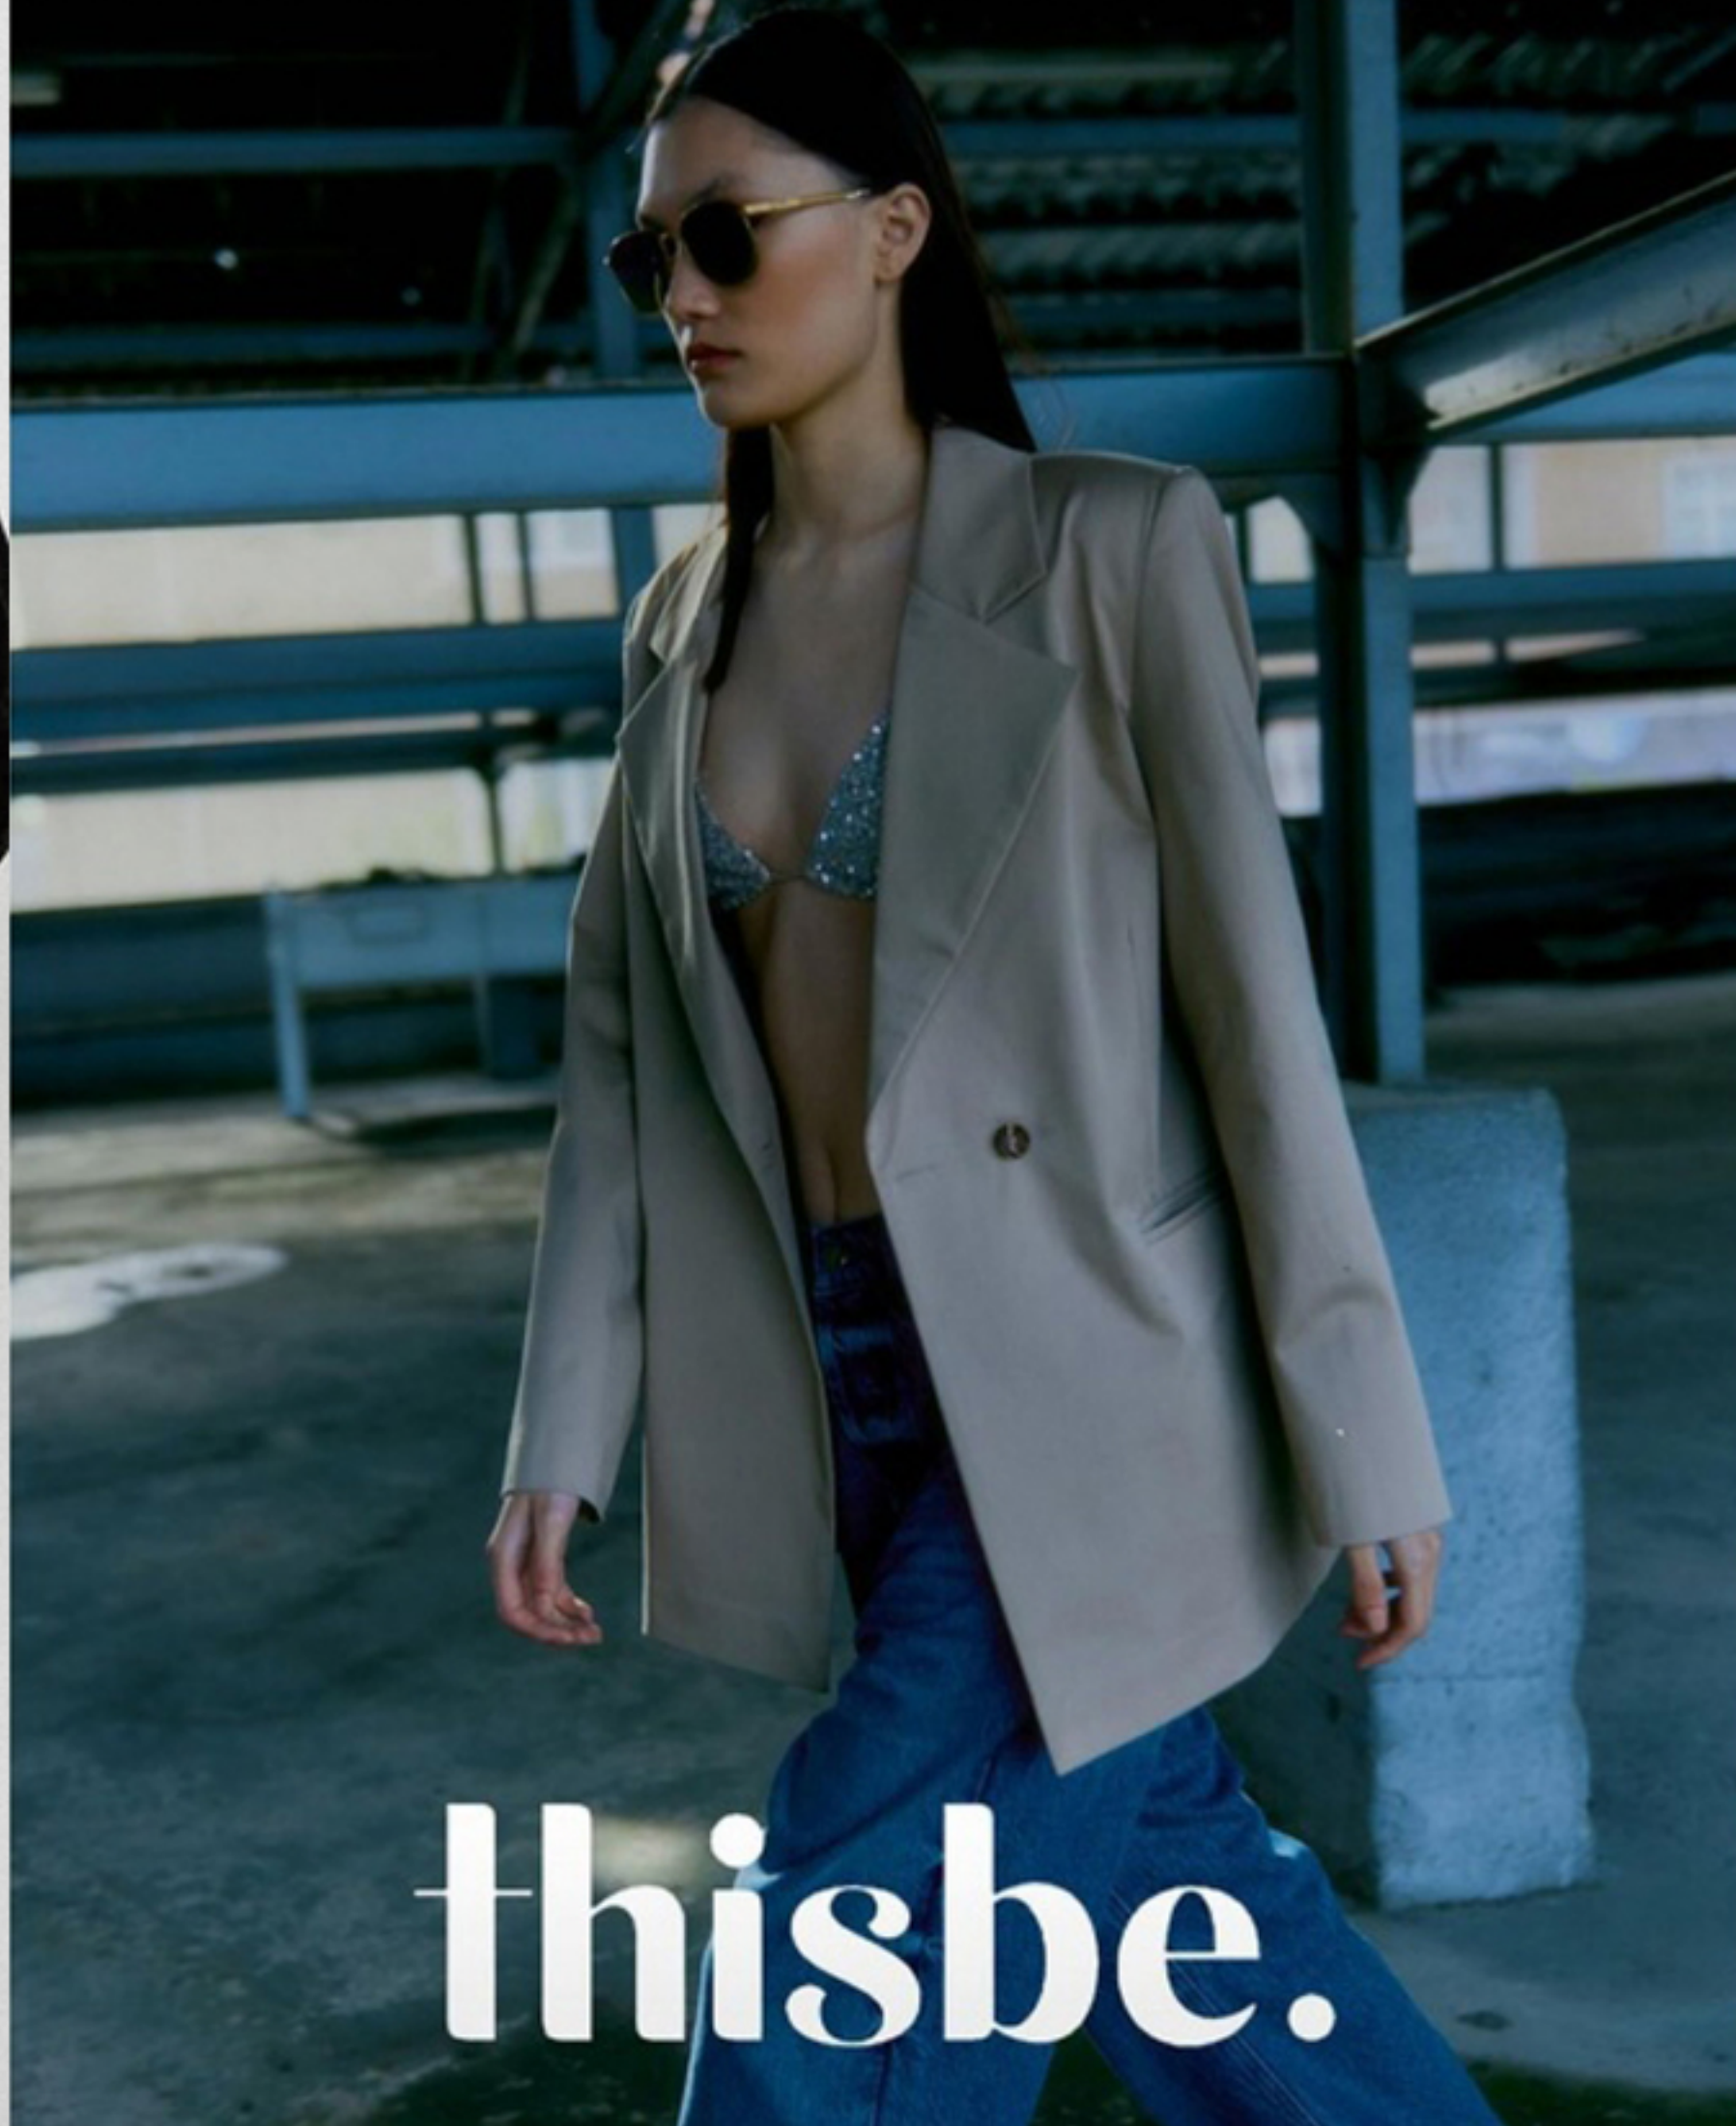

VARVARA YAHORAVA

HEIGHT 175
BUST 82
WAIST 60
HIPS 89
SHOES 39
HAIR BROWN
EYES BLACK

thisbe.